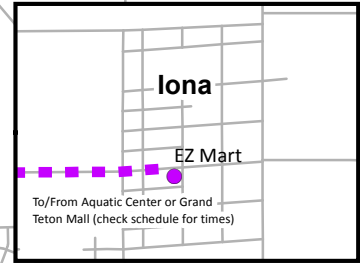

33RD NORTH

Idaho Falls

49TH SOUTH

AMMON RD

TRPTA Services

- Fixed Route Stops
- Fixed Route Stops
- Fixed Route Stops
- Fixed Route Stops
- Transfer Centers
- Feeder Stops (deviated routing)
- Paratransit Boundary